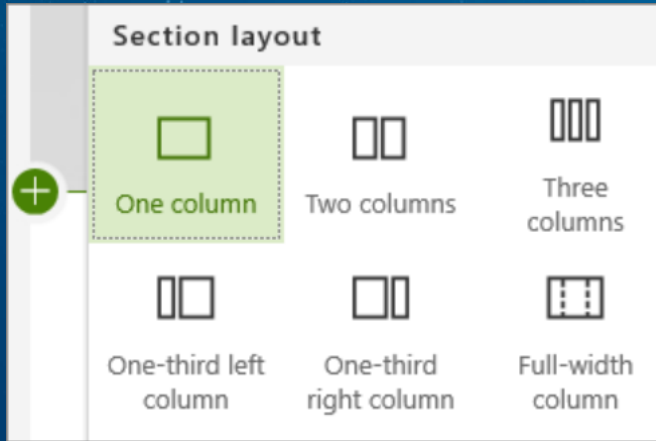

Blank Template

- When you start with a blank communication site, there's no need to remove web parts you don't need. Just choose your page layout and add the web parts you want.