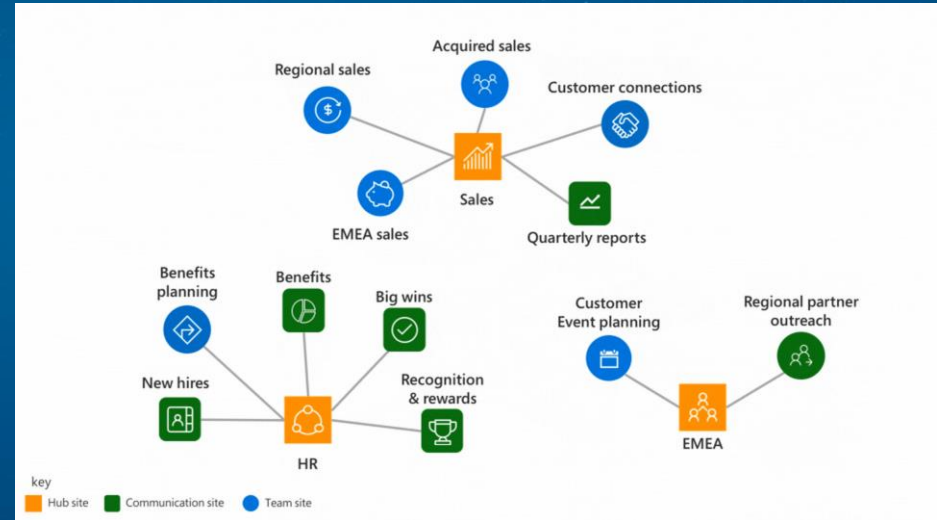

- Flexible
- Adaptable to Change

- **Hub Sites:**

- Shared navigation and brand
- Roll-up of content and search
- A home destination for the hub

Communication Site Templates

- **Topic** to share information such as news, events, and other content.
- **Showcase** to use photos or images to showcase a product, team, or event.
- **Blank** to create your own design.

Topic Template - Default Web Parts

- **Hero:** Use the Hero web part to bring focus and visual interest to your page. You can display up to five items in the Hero web part, and you can add compelling images to draw attention to each.
- **News:** You can keep your team in the loop as well as engage them with important or interesting stories by using the News web part.
- **Events:** Display upcoming events using the events web part.
- **Documents:** displays the default document library on your home page where you can open and edit documents directly.

Showcase Template - Default Web Parts

- **Hero:** Use the Hero web part to bring focus and visual interest to your page. With the Showcase design, you can choose from two layouts, **Tile** and **Layer**, and add compelling images to draw attention to each item.
- **Image gallery:** Use the Image gallery web part to share collections of pictures on a page.