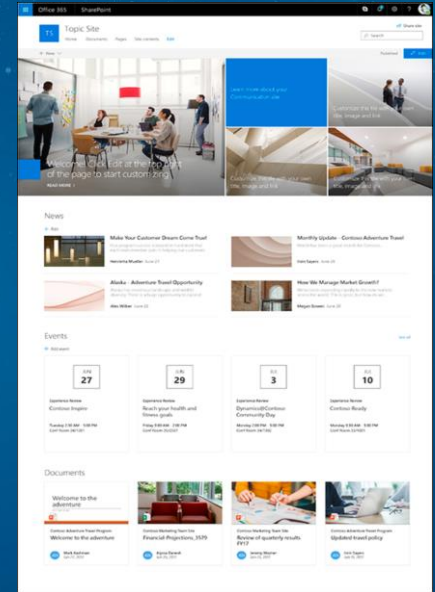

- Flexible
- Adaptable to Change

- **Hub Sites:**

- Shared navigation and brand
- Roll-up of content and search
- A home destination for the hub

Communication Site Templates

- **Topic** to share information such as news, events, and other content.
- **Showcase** to use photos or images to showcase a product, team, or event.
- **Blank** to create your own design.

Topic Template - Default Web Parts

- **Hero:** Use the Hero web part to bring focus and visual interest to your page. You can display up to five items in the Hero web part, and you can add compelling images to draw attention to each.
- **News:** You can keep your team in the loop as well as engage them with important or interesting stories by using the News web part.
- **Events:** Display upcoming events using the events web part.
- **Documents:** displays the default document library on your home page where you can open and edit documents directly.

Showcase Template - Default Web Parts

- **Hero:** Use the Hero web part to bring focus and visual interest to your page. With the Showcase design, you can choose from two layouts, **Tile** and **Layer**, and add compelling images to draw attention to each item.
- **Image gallery:** Use the Image gallery web part to share collections of pictures on a page.